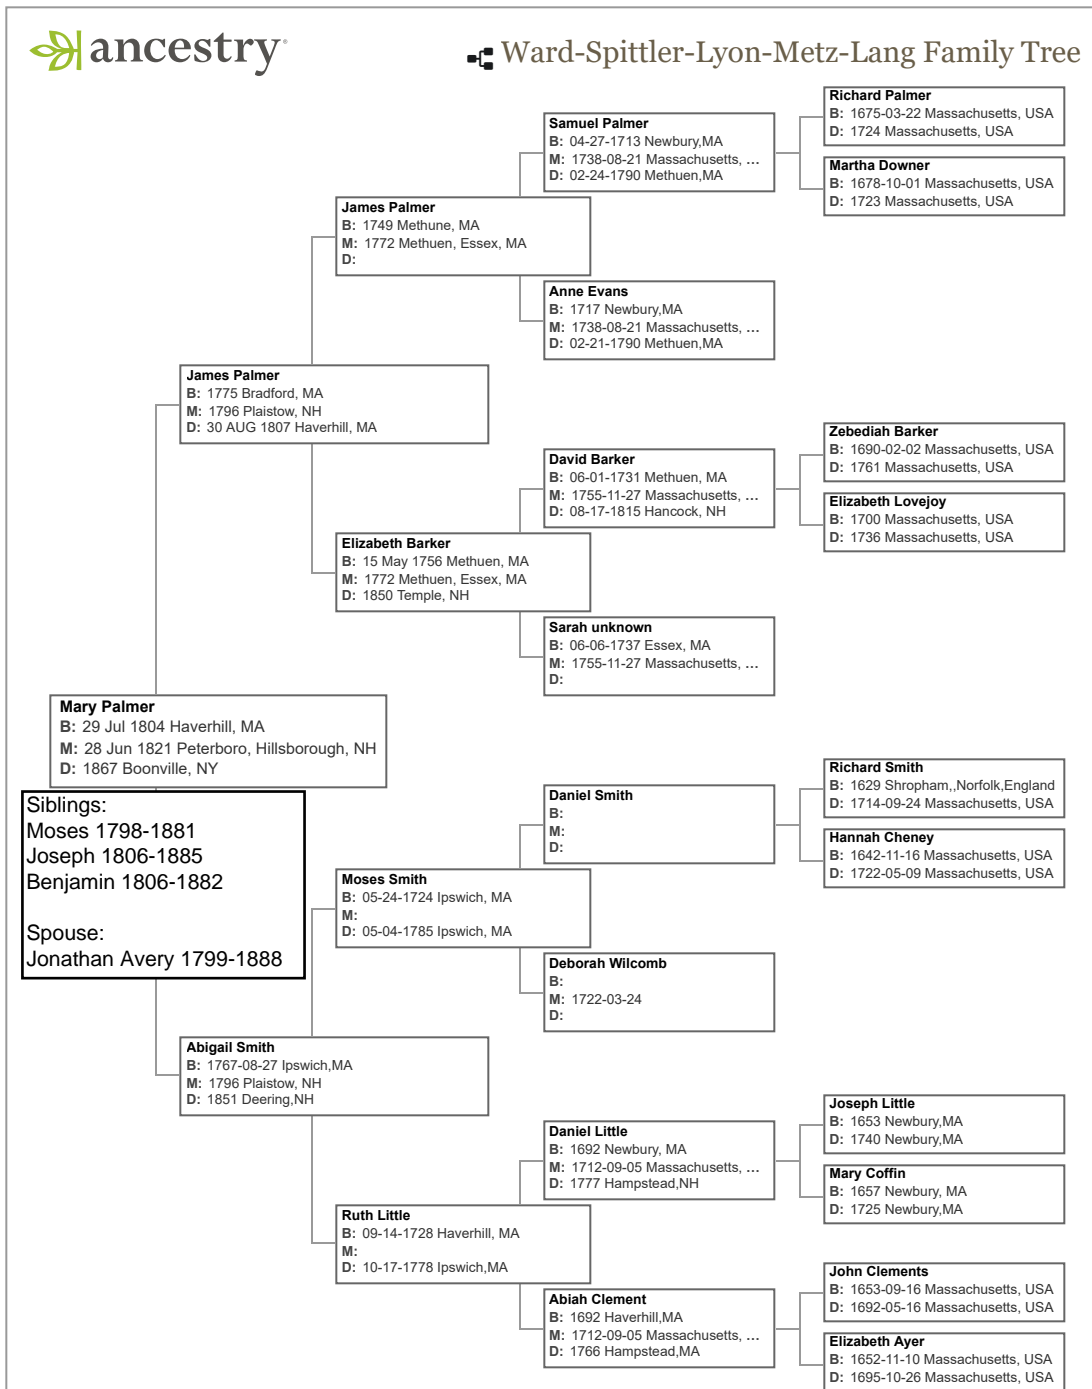

Palmer Family Tree (1642-1888)

Ward-Spittler-Lyon-Metz-Lang Family Tree

Printed from <https://www.ancestry.com/family-tree/person/tree/4590788/>
<http://seiz2day.com/sbmerk/family/trees/averytree.html>